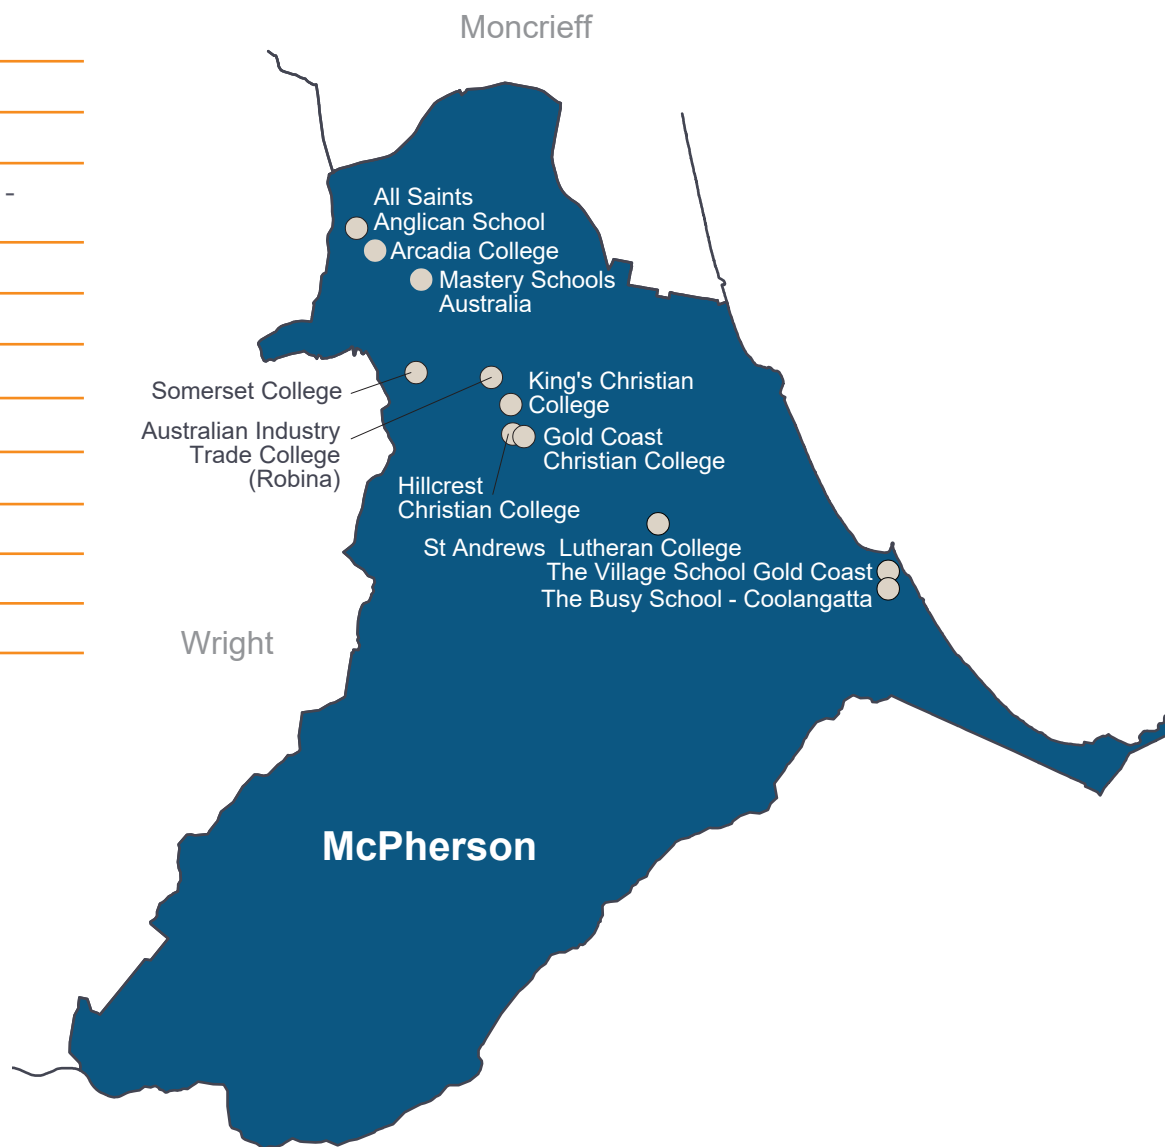

McPHERSON

Federal Electorate Report

INDEPENDENT SCHOOLS IN ELECTORATE

- All Saints Anglican School
- Arcadia College
- Australian Industry Trade College - Robina
- Gold Coast Christian College
- Hillcrest Christian College
- King's Christian College
- Mastery Schools Australia
- Somerset College
- St Andrews Lutheran College
- The Busy School - Coolangatta
- The Village School Gold Coast

IN McPHERSON

23.4% of students living in this Queensland electorate attend independent schools in this electorate, or in another electorate.

Source: 2021 ABS Census of Population and Housing

Independent Schools Contribute:

Local Member

Hon Karen Andrews MP
Member for McPherson
Liberal National Party of Queensland (LNP)

Parliamentary Office

T (02) 6277 4056

Electorate Office

Ground Floor The Point
47 Watts Drive, Varsity Lakes QLD 4227
PO Box 409, Varsity Lakes QLD 4227
T (07) 5580 9111 F (07) 5580 9700

Source: Parliament of Australia (www.aph.gov.au)

Queensland Electorates

■ Coalition ■ ALP ■ KAP ■ GREENS

Source: Electoral Commission Queensland