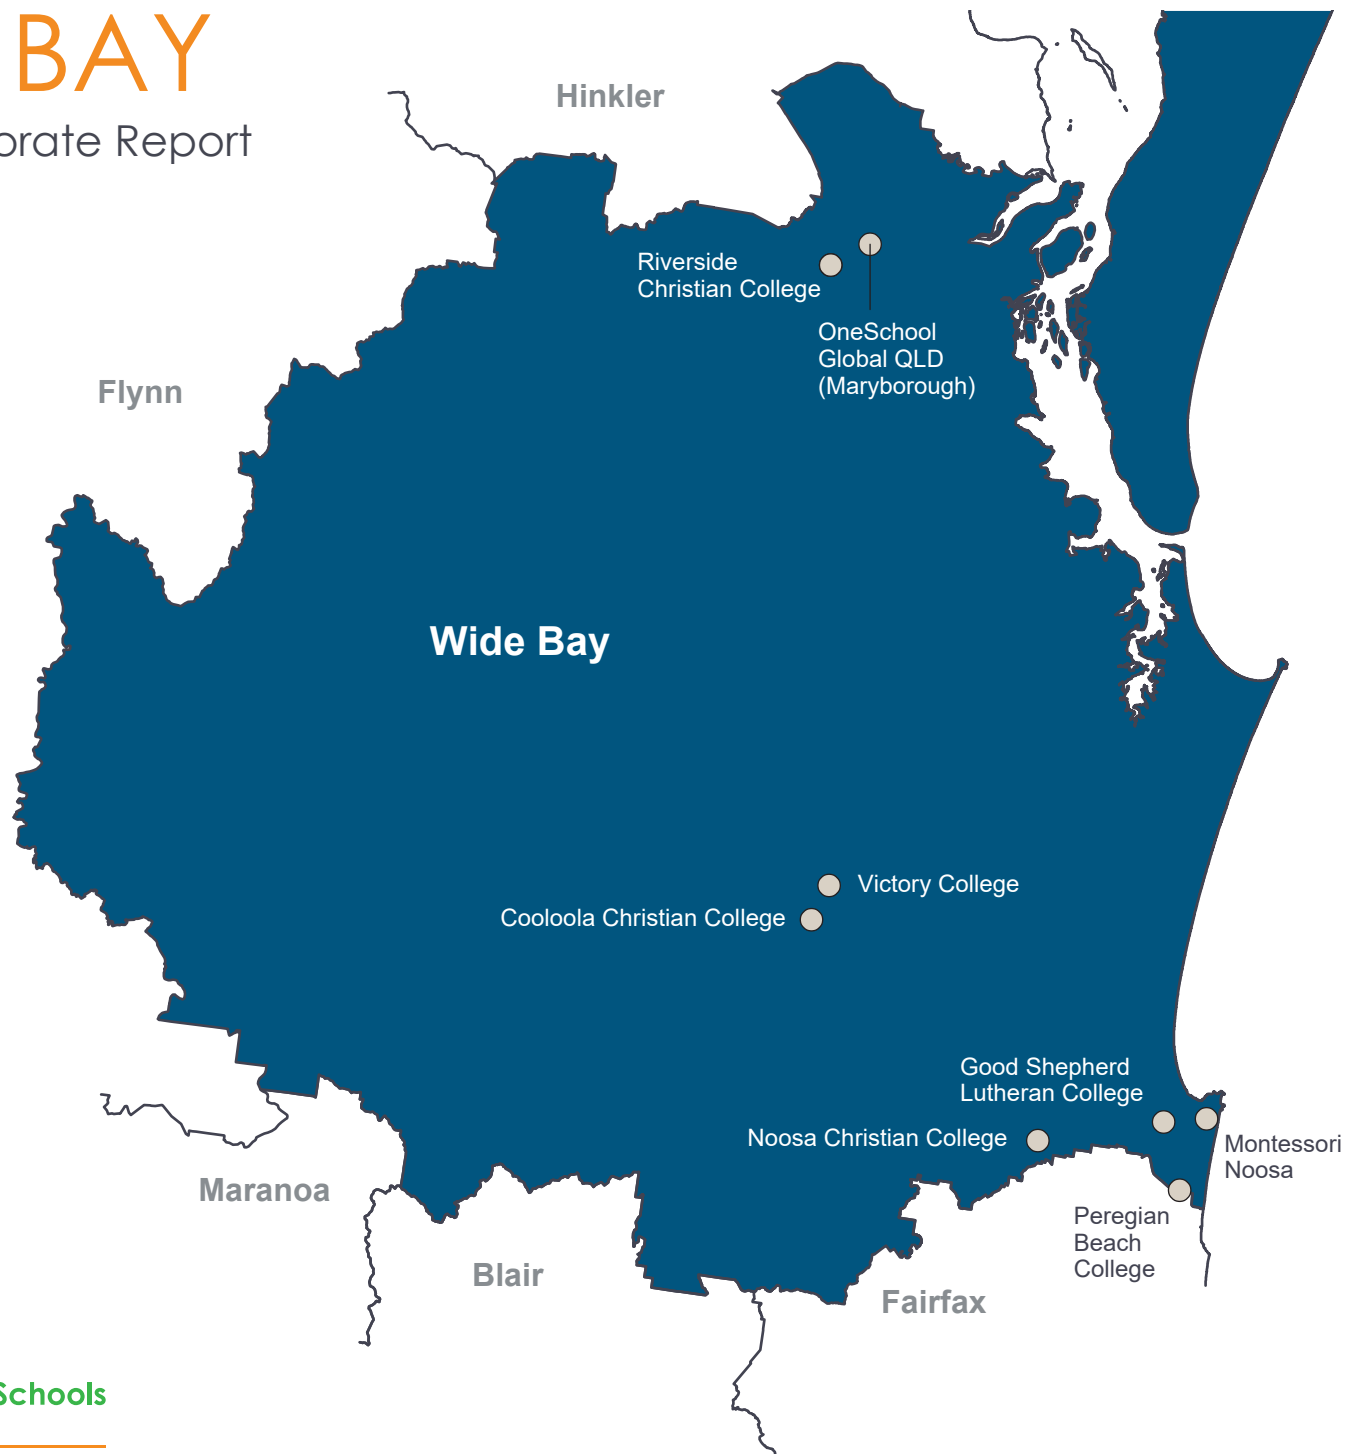

WIDE BAY

Federal Electorate Report

IN WIDE BAY

16.0% of students living in this Queensland electorate attend independent schools in this electorate, or in another electorate.

Source: 2016 ABS Census of Population and Housing

Local Member

Mr Llew O'Brien MP
Member for Wide Bay
Liberal National Party of Queensland (LNP)

Margin 13.2%

Parliamentary Office

T (02) 6277 2301 F (02) 6273 8550

Electorate Office

319 Kent Street
Maryborough QLD 4650
PO Box 283, Maryborough QLD 4650
T (07) 4121 2936