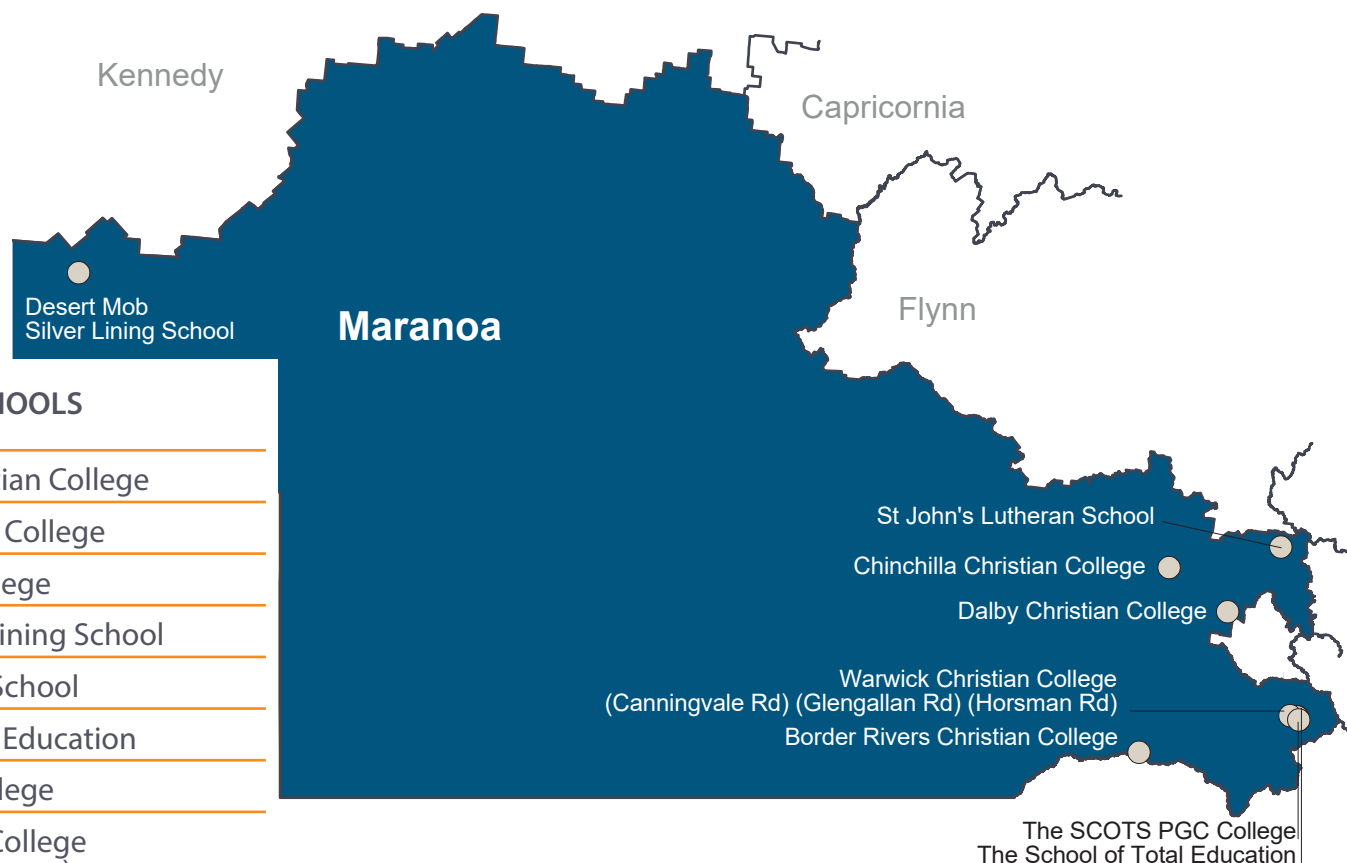

MARANOVA

Federal Electorate Report

INDEPENDENT SCHOOLS IN ELECTORATE

Border Rivers Christian College

Chinchilla Christian College

Dalby Christian College

Desert Mob Silver Lining School

St John's Lutheran School

The School of Total Education

The SCOTS PGC College

Warwick Christian College
(Horsman Road Campus)

Warwick Christian College
(Canningvale Road Campus)

Warwick Christian College
(Glengallan Road Campus)

IN MARANOVA

Local Member

Hon David Littleproud MP
Member for Maranoa
Liberal National Party of Queensland (LNP)

Parliamentary Office

T (02) 6277 4231

Electorate Office

T40-42, Dalby Shopping World
119 Cunningham Street
Dalby QLD 4405
PO Box 641, Dalby QLD 4405
T (07) 4662 2715