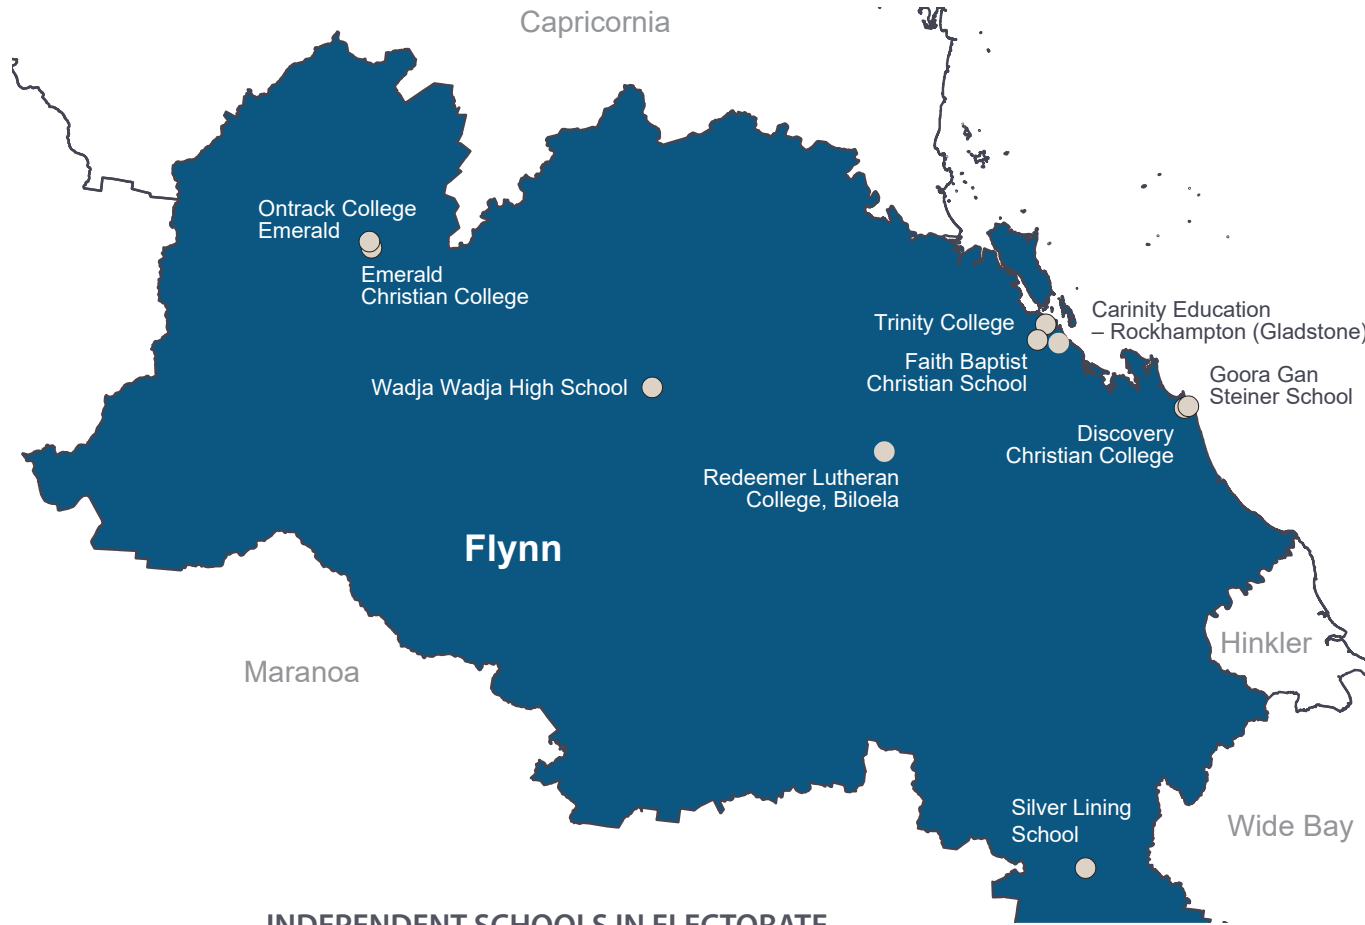

# FLYNN

## Federal Electorate Report

### INDEPENDENT SCHOOLS IN ELECTORATE

Carinity Education, Rockhampton (Gladstone Campus)	Ontrack College Emerald
Discovery Christian College	Redeemer Lutheran College - Biloea
Emerald Christian College	Silver Lining School
Faith Baptist Christian School	Trinity College
Goora Gan Steiner School	Wadja Wadja High School