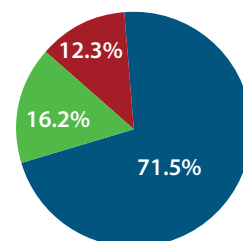

Total Students, by Sector, Living in this Electorate

Independent 856
Catholic 653
State 3,783

DATA SOURCE

1 Fulltime enrolments based on 2020 Non-Government Schools Census (State) February Collection.

2 Participation rates based on 2016 Census of Population and Housing.

3 AEC Group. (2020). *Economic Significance of Independent Schools to the Queensland Economy, 2020 Update*.

Modelling based on 2018 school data and ABS and other agency financial year data to produce estimates for 2017-18. Further modelling by State Electorate. Data includes direct and indirect contributions.

NOTE: Some figures have been rounded and percentages may not add up to 100.

ECONOMIC CONTRIBUTION³

INDEPENDENT SCHOOLS contribute:

- $76.2m in direct and indirect economic activity
- $43.8m in wages and salaries
- 538 full-time jobs

INDEPENDENT SCHOOLS provide savings to taxpayers and governments of:

- $9.3m in recurrent savings
- $5.3m in capital savings from parent contributions.

LOCAL MEMBER

Mr Sam O'Connor MP
Liberal National Party of Queensland