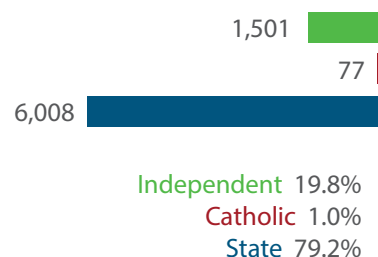

Independent schools and campuses in this electorate

A B Paterson College: Combined Primary & Secondary

Total Students, by Sector, Attending Schools Located in this Electorate