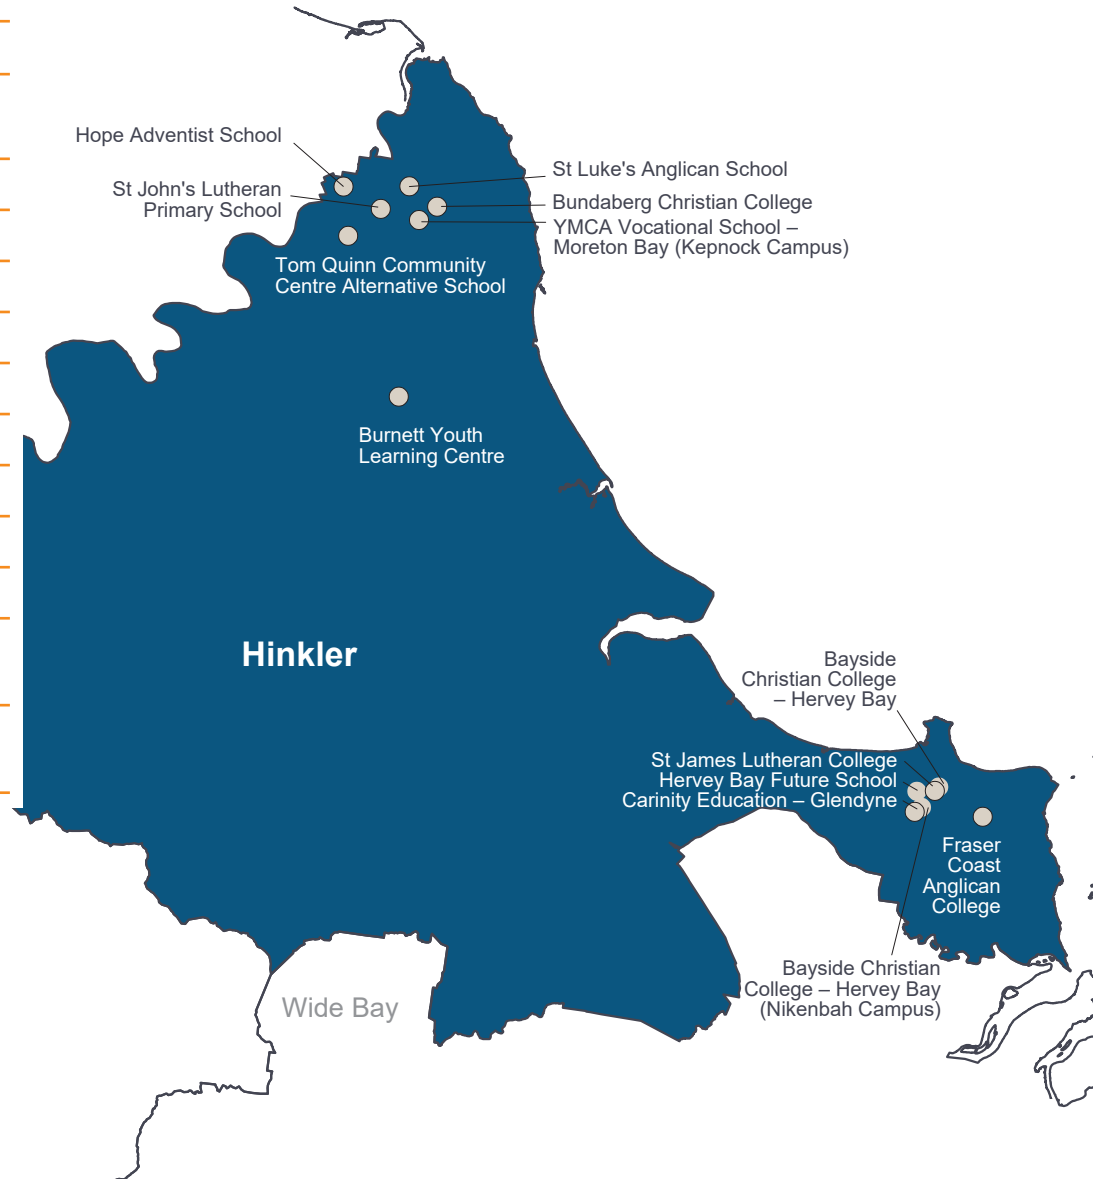

Carinity Education - Glendyne

Fraser Coast Anglican College

Hervey Bay Future School

Hope Adventist School

St James Lutheran College

St John's Lutheran College

St Luke's Anglican School

Tom Quinn Community Centre
Alternative School

YMCA Vocational School -
Moreton Bay (Kepnock Campus)

IN HINKLER

14.3% of students living in this Queensland electorate attend independent schools in this electorate, or in another electorate.

Source: 2016 ABS Census of Population and Housing