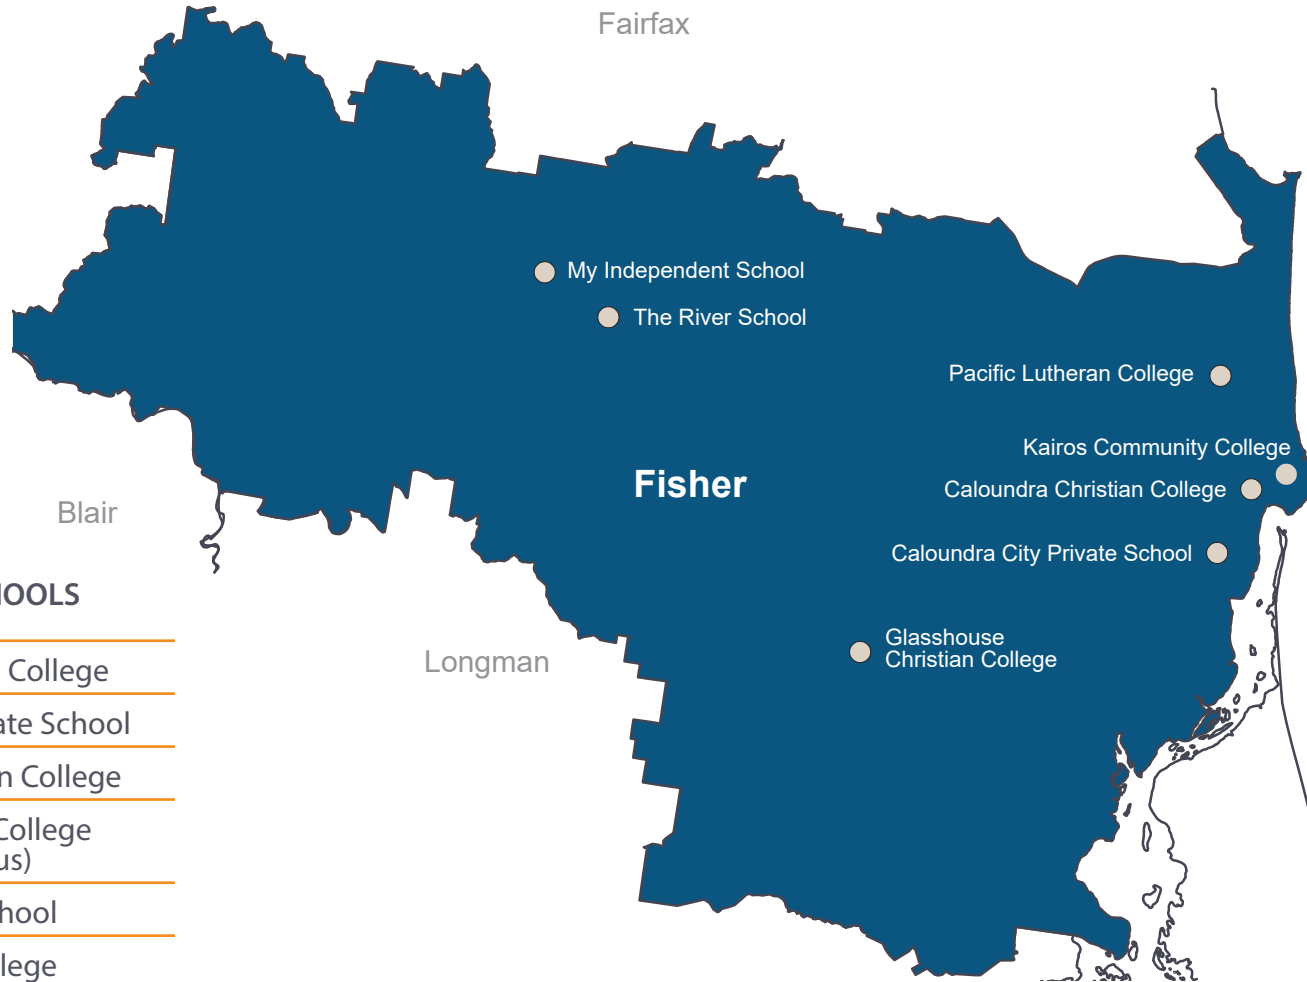

FISHER

Federal Electorate Report

INDEPENDENT SCHOOLS IN ELECTORATE

Caloundra Christian College

Caloundra City Private School

Glasshouse Christian College

Kairos Community College
(Lewis Street Campus)

My Independent School

Pacific Lutheran College

The River School

IN FISHER

18.7% of students living in this Queensland electorate attend independent schools in this electorate, or in another electorate.

Source: 2021 ABS Census of Population and Housing