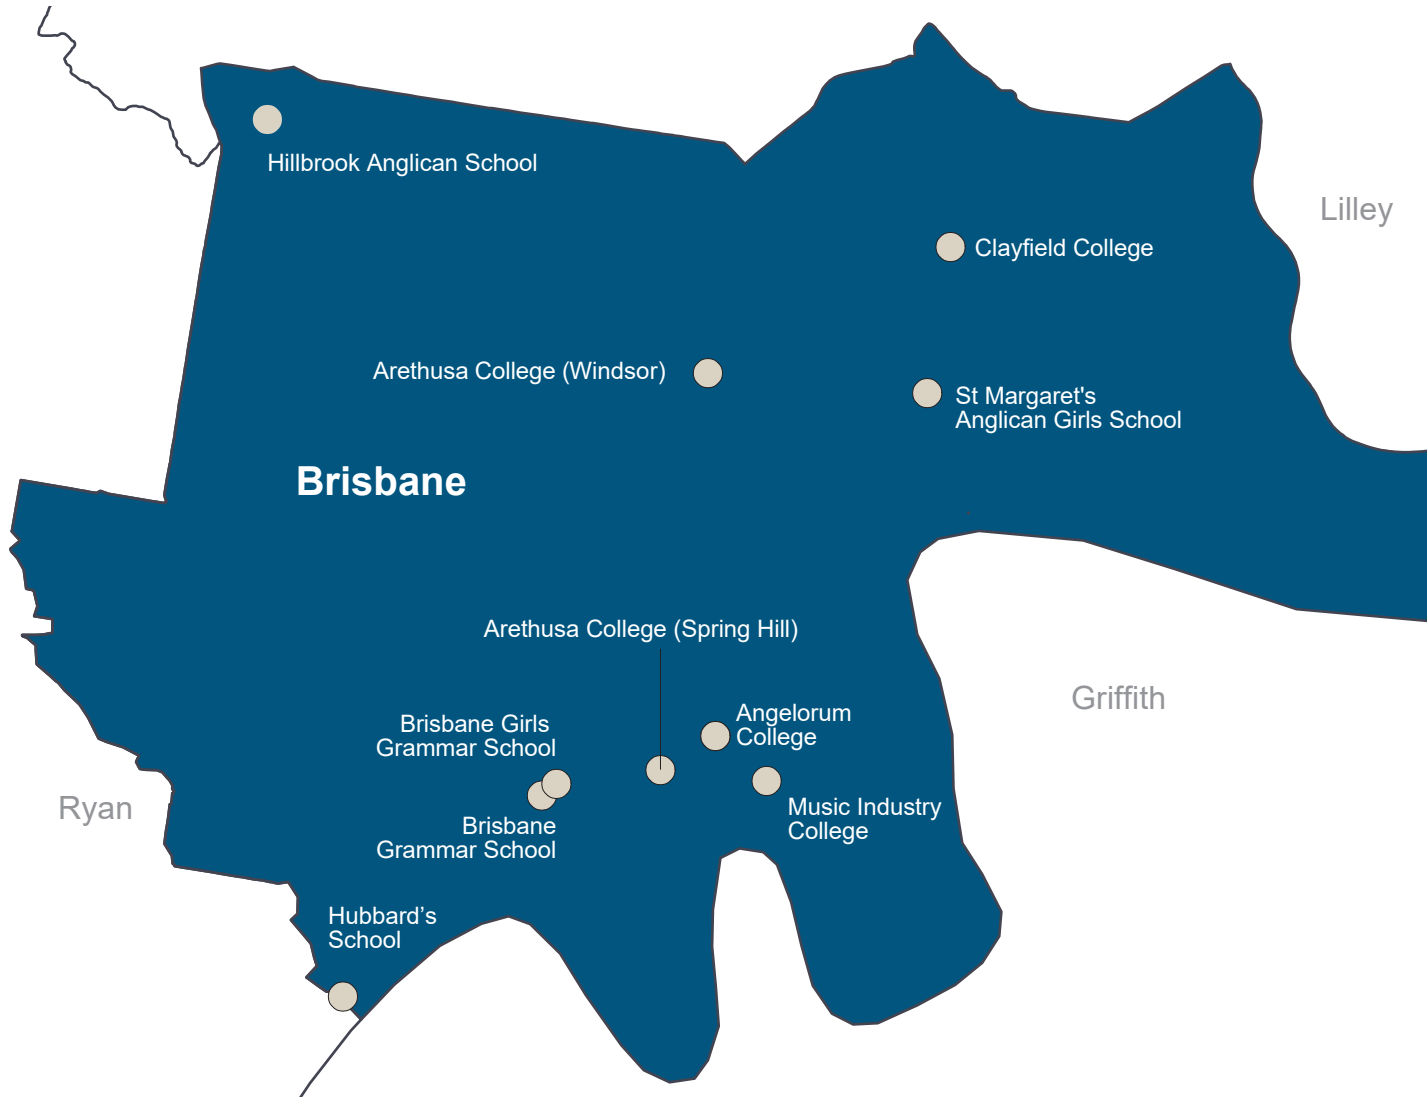

# BRISBANE

### IN BRISBANE

**19.8% of students living in this Queensland electorate attend independent schools in this electorate, or in another electorate.**

Source: 2016 ABS Census of Population and Housing

### Local Member

Hon Trevor Evans MP  
Member for Brisbane  
Liberal National Party of Queensland (LNP)

### Queensland Electorates

■ Coalition ■ ALP ■ KAP

Source: Electoral Commission Queensland