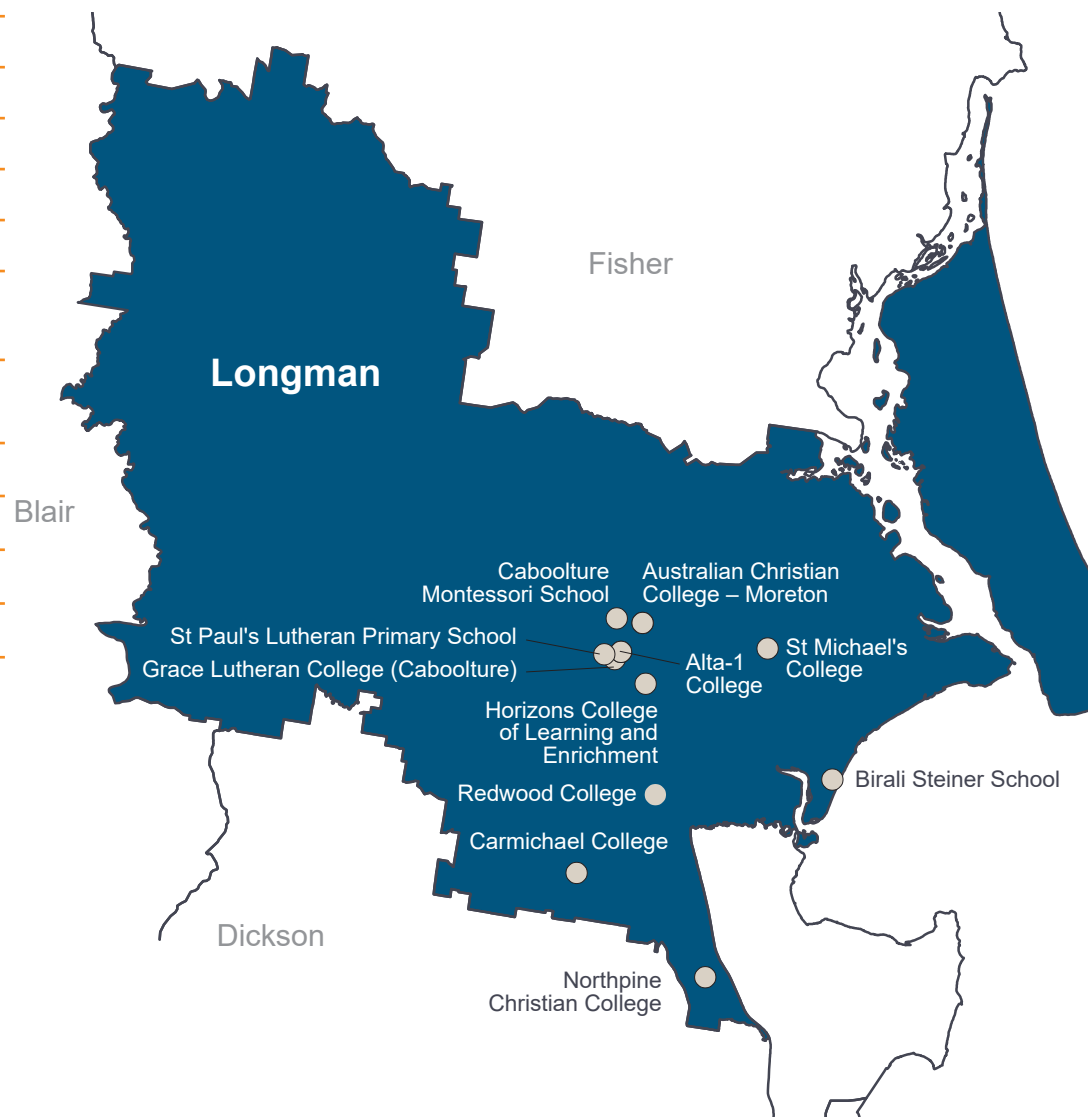

### INDEPENDENT SCHOOLS IN ELECTORATE

Alta-1 College

Australian Christian College - Moreton

Birali Steiner School

Caboolture Montessori School

Carmichael College

Grace Lutheran College  
(Caboolture Campus)

Horizons College of Learning and  
Enrichment

Northpine Christian College

Redwood College

St Michael's College

St Paul's Lutheran Primary School