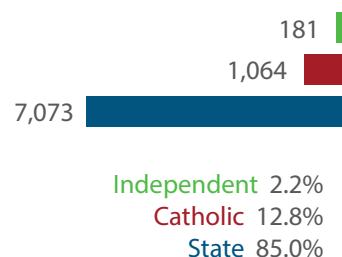

Total Students, by Sector, Attending Schools Located in this Electorate