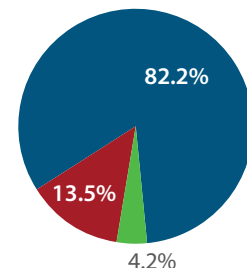

Total Students, by Sector, Living in this Electorate

Independent 330
Catholic 1,050
State 6,389

DATA SOURCE

1 Fulltime enrolments based on 2020 Non-Government Schools Census (State) February Collection.

2 Participation rates based on 2016 Census of Population and Housing.

3 AEC Group. (2020). *Economic Significance of Independent Schools to the Queensland Economy, 2020 Update*.

Modelling based on 2018 school data and ABS and other agency financial year data to produce estimates for 2017-18. Further modelling by State Electorate. Data includes direct and indirect contributions.

NOTE: Some figures have been rounded and percentages may not add up to 100.

ECONOMIC CONTRIBUTION³

INDEPENDENT SCHOOLS contribute:

- $4.7m in direct and indirect economic activity
- $2.8m in wages and salaries
- 31 full-time jobs

INDEPENDENT SCHOOLS provide savings to taxpayers and governments of:

- $0.8m in recurrent savings
- $0m in capital savings from parent contributions.

LOCAL MEMBER

Mr Dale Last MP
Liberal National Party of Queensland