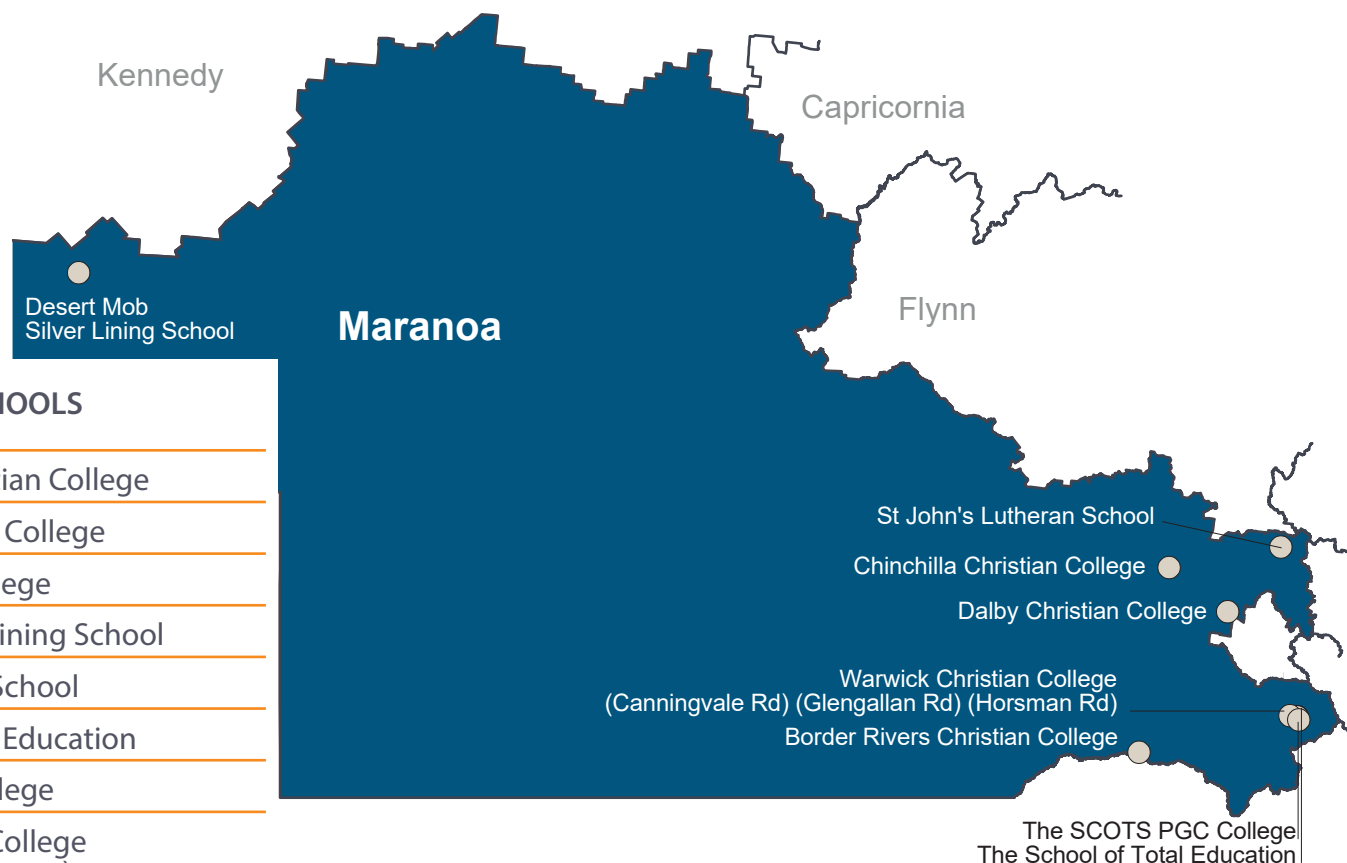

MARANOVA

Federal Electorate Report

INDEPENDENT SCHOOLS IN ELECTORATE

Border Rivers Christian College

Chinchilla Christian College

Dalby Christian College

Desert Mob Silver Lining School

St John's Lutheran School

The School of Total Education

The SCOTS PGC College

Warwick Christian College
(Horsman Road Campus)

Warwick Christian College
(Canningvale Road Campus)

Warwick Christian College
(Glengallan Road Campus)

IN MARANOVA

Local Member

Hon David Littleproud MP
Member for Maranoa
Liberal National Party of Queensland (LNP)

Margin 22.5%

Parliamentary Office

T (02) 6277 7190

Electorate Office

T40-42, Dalby Shopping World
119 Cunningham Street
Dalby QLD 4405
PO Box 641, Dalby QLD 4405
T (07) 4662 2715