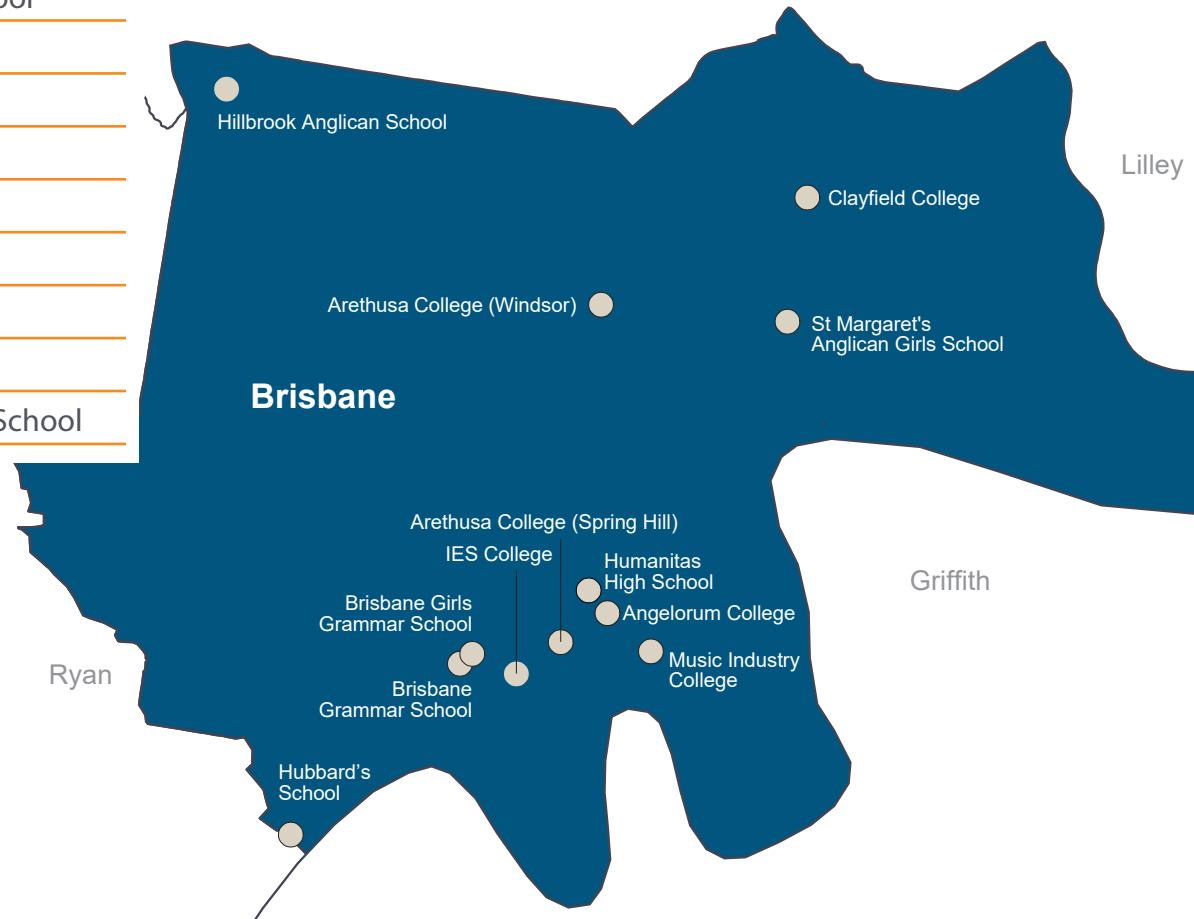

BRISBANE

Federal Electorate Report

INDEPENDENT SCHOOLS IN ELECTORATE

Angelorum College

Arethusa College
(Spring Hill Campus)

Arethusa College (Windsor Campus)

Brisbane Girls Grammar School

Brisbane Grammar School

Clayfield College

Hillbrook Anglican School

Hubbard's School

Humanitas High School

IES College

Music Industry College

St Margaret's Anglican Girls School

IN BRISBANE

19.8% of students living in this Queensland electorate attend independent schools in this electorate, or in another electorate.

Source: 2016 ABS Census of Population and Housing

Independent Schools Contribute: