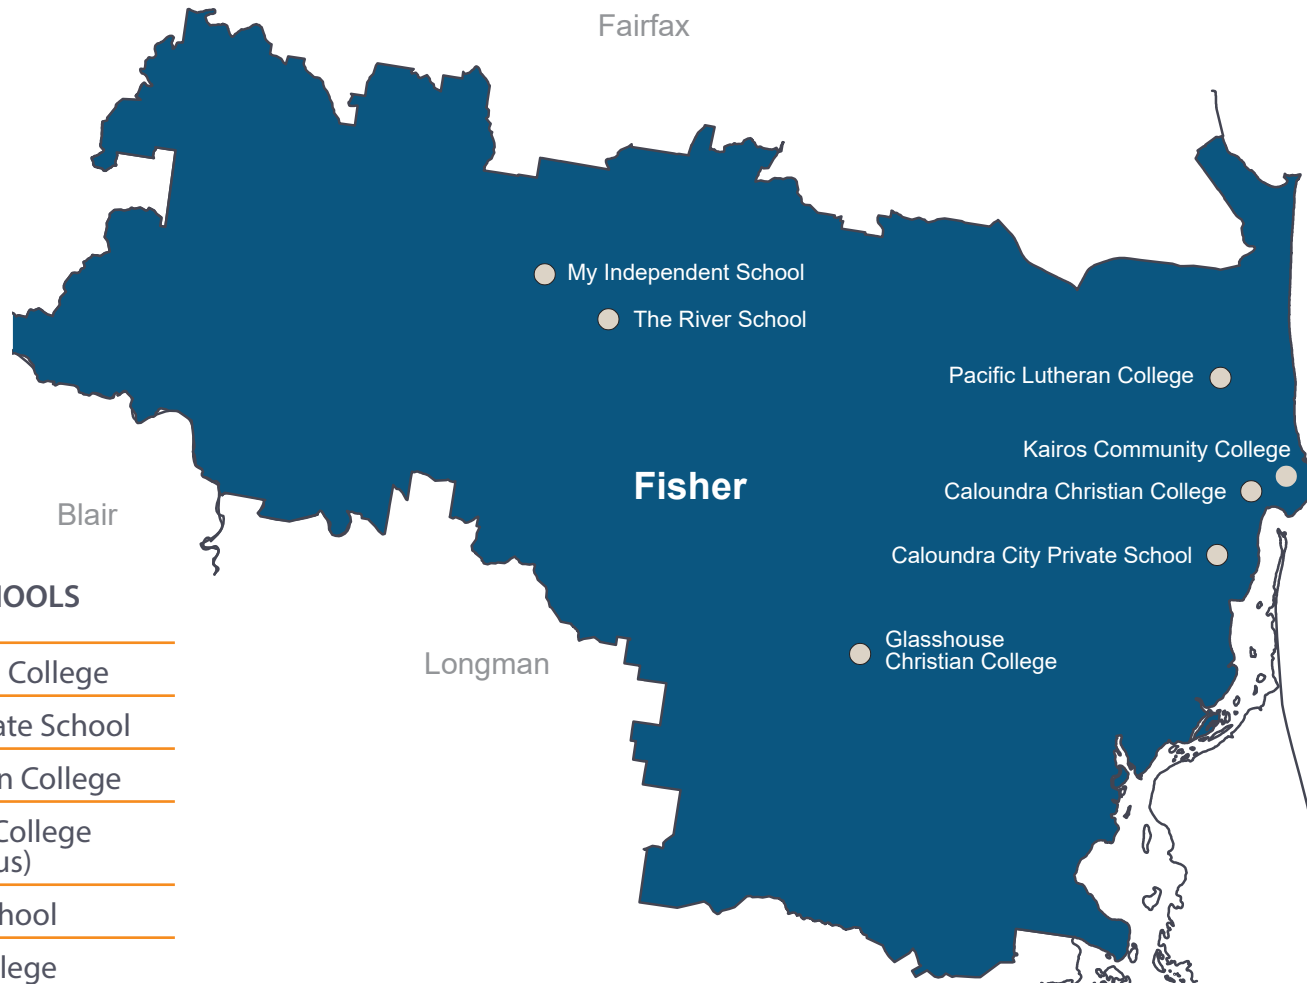

# FISHER

### INDEPENDENT SCHOOLS IN ELECTORATE

Caloundra Christian College

Caloundra City Private School

Glasshouse Christian College

Kairos Community College  
(Lewis Street Campus)

My Independent School

Pacific Lutheran College

The River School