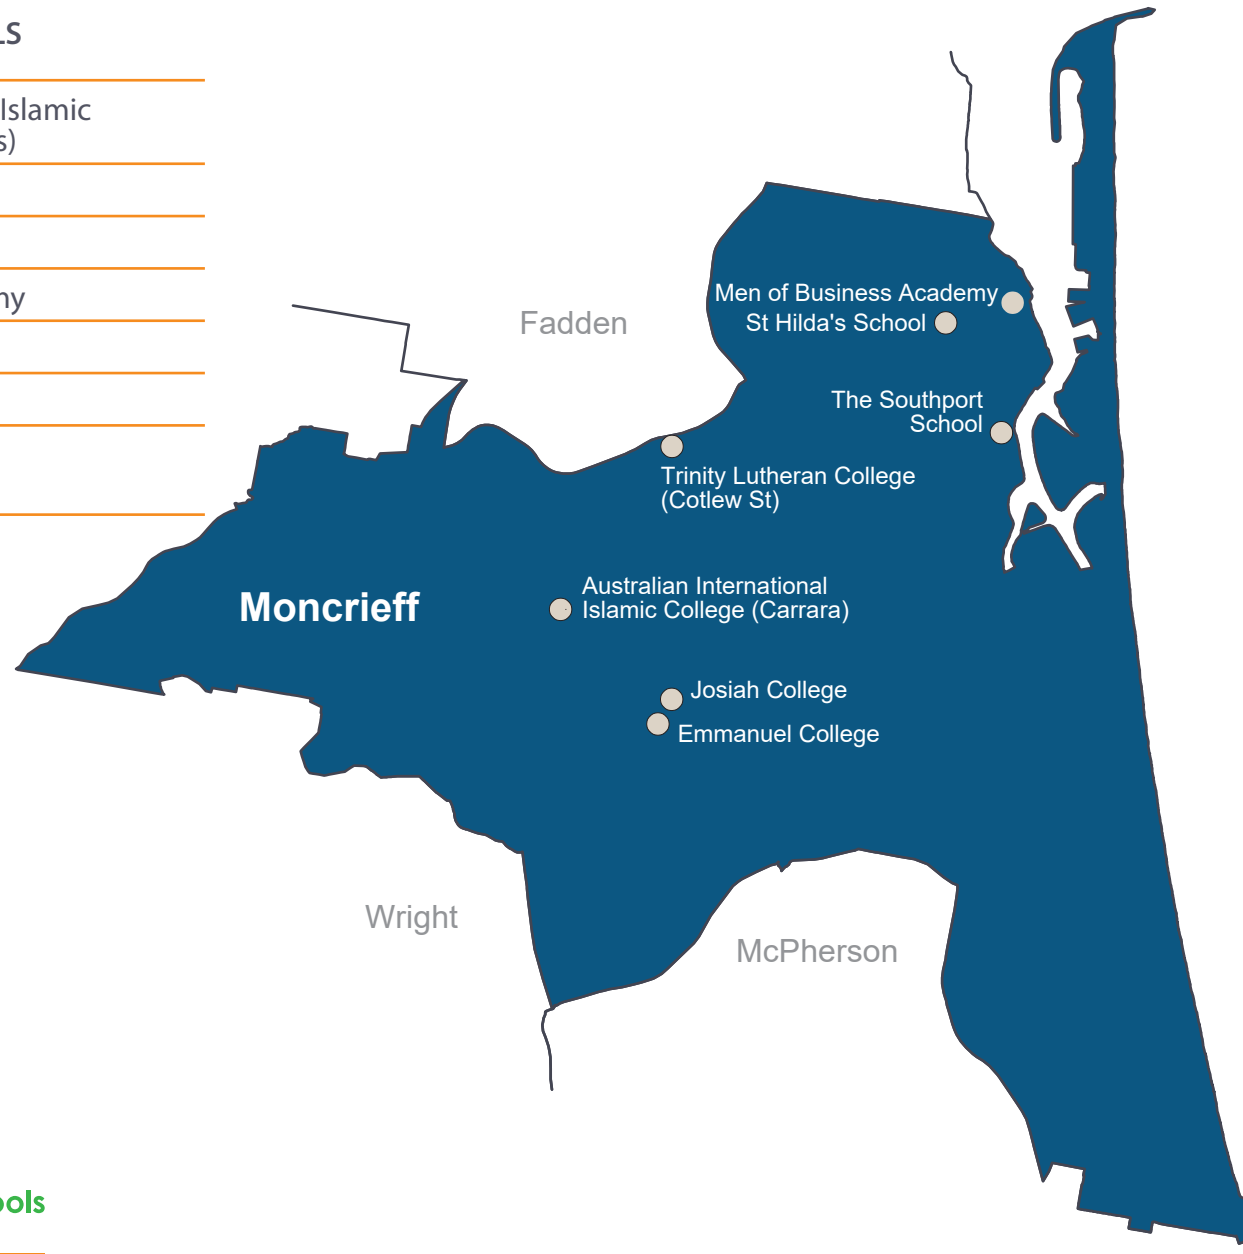

### INDEPENDENT SCHOOLS IN ELECTORATE

Australian International Islamic  
College (Carrara Campus)

Emmanuel College

Josiah College

Men of Business Academy

St Hilda's School

The Southport School

Trinity Lutheran College  
(Cotlew Street Campus)

### IN MONCRIEFF

25.2% of students living in this Queensland electorate attend independent schools in this electorate, or in another electorate.

Source: 2016 ABS Census of Population and Housing

### Local Member

Ms Angie Bell MP  
Member for Moncrieff  
Liberal National Party of Queensland (LNP)

### Queensland Electorates

■ Coalition ■ ALP ■ KAP  
Source: Electoral Commission Queensland