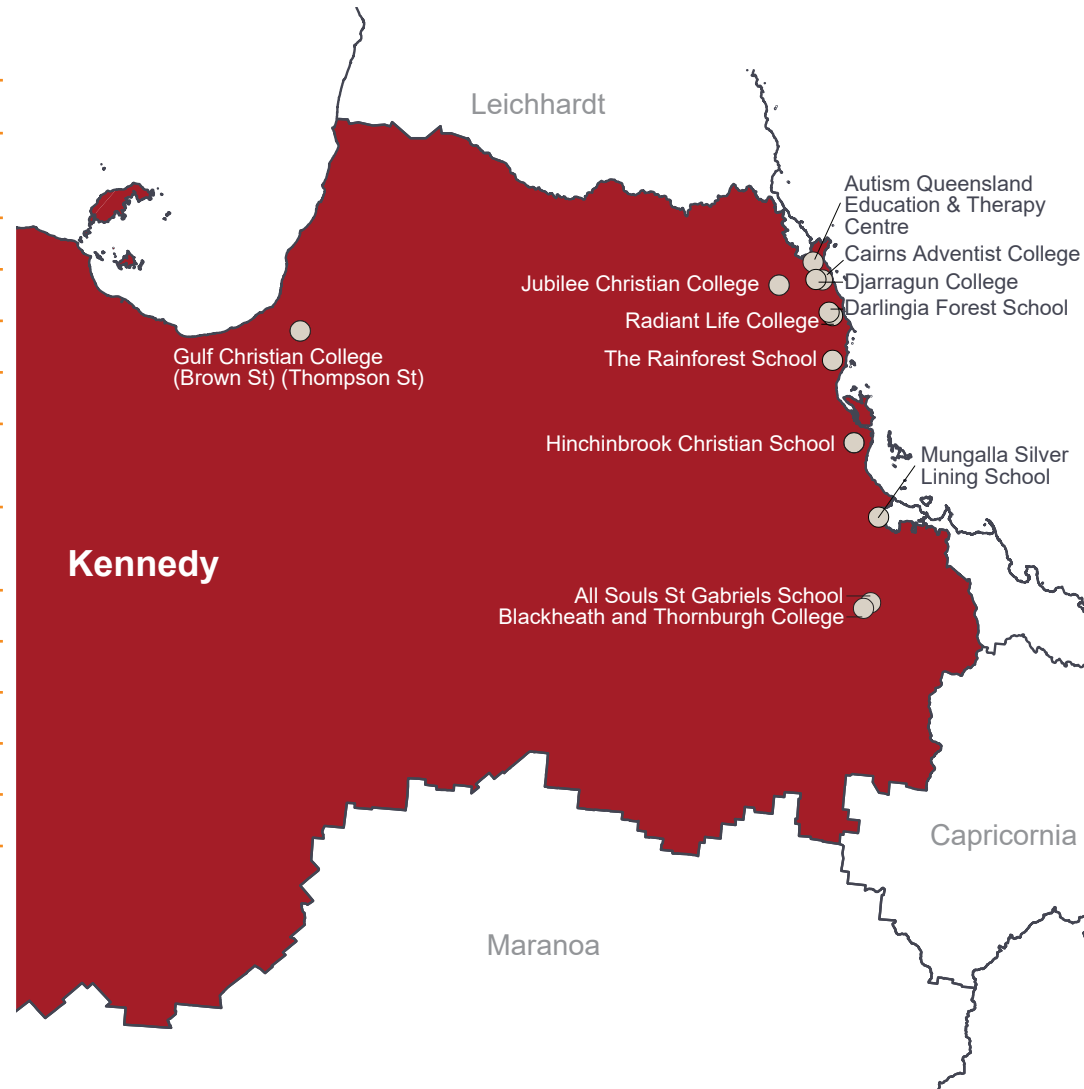

KENNEDY

Federal Electorate Report

INDEPENDENT SCHOOLS IN ELECTORATE

All Souls St Gabriels School

Autism Queensland Education &
Therapy Centre (Edmonton Campus)

Blackheath and Thornburgh College

Cairns Adventist College

Darlingia Forest School

Djarragun College

Gulf Christian College
(Brown St Campus)

Gulf Christian College
(Thompson St Campus)

Hinchinbrook Christian School

Jubilee Christian College

Mungalla Silver Lining School

Radiant Life College

The Rainforest School

IN KENNEDY

6.2% of students living in this Queensland electorate attend independent schools in this electorate, or in another electorate.

Source: 2016 ABS Census of Population and Housing