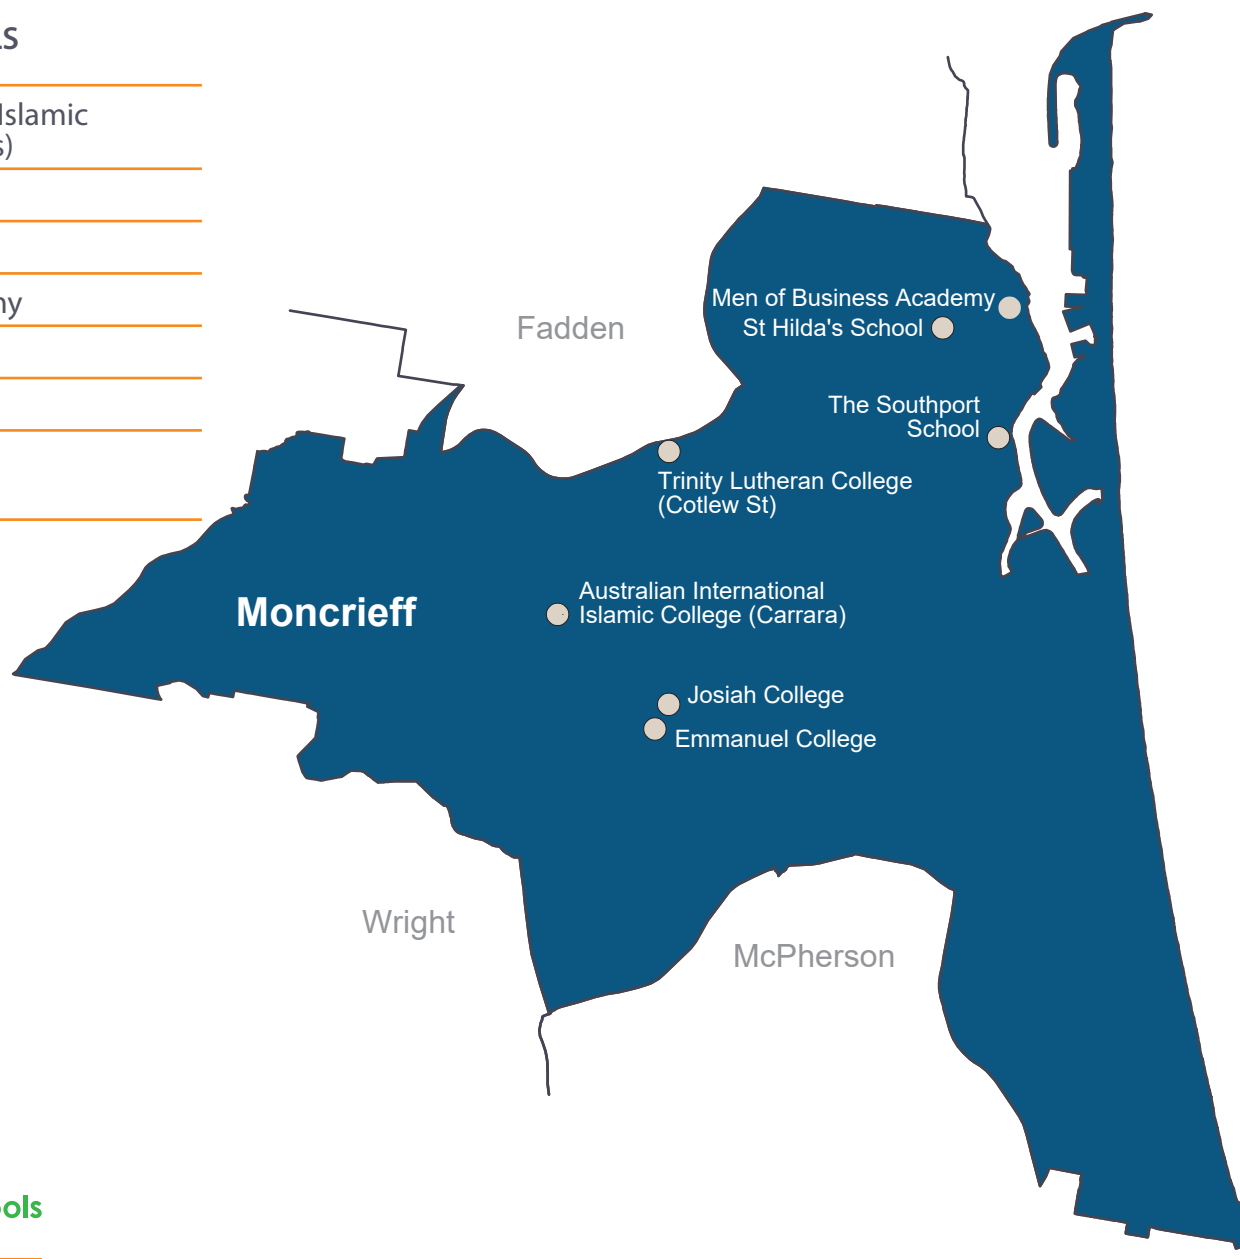

MONCRIEFF

Federal Electorate Report

INDEPENDENT SCHOOLS IN ELECTORATE

Australian International Islamic
College (Carrara Campus)

Emmanuel College

Josiah College

Men of Business Academy

St Hilda's School

The Southport School

Trinity Lutheran College
(Cotlew Street Campus)

IN MONCRIEFF

26.6% of students living in this Queensland electorate attend independent schools in this electorate, or in another electorate.

Local Member

Ms Angie Bell MP
Member for Moncrieff
Liberal National Party of Queensland (LNP)

Parliamentary Office

T (02) 6277 4390

Electorate Office

65-67 Thomas Drive
Chevron Island QLD 4217
PO Box 4922, Gold Coast MC QLD 9726
T (07) 5504 6000

Source: Parliament of Australia (www.aph.gov.au)

Queensland Electorates

■ Coalition ■ ALP ■ KAP ■ GREENS

Source: Electoral Commission Queensland