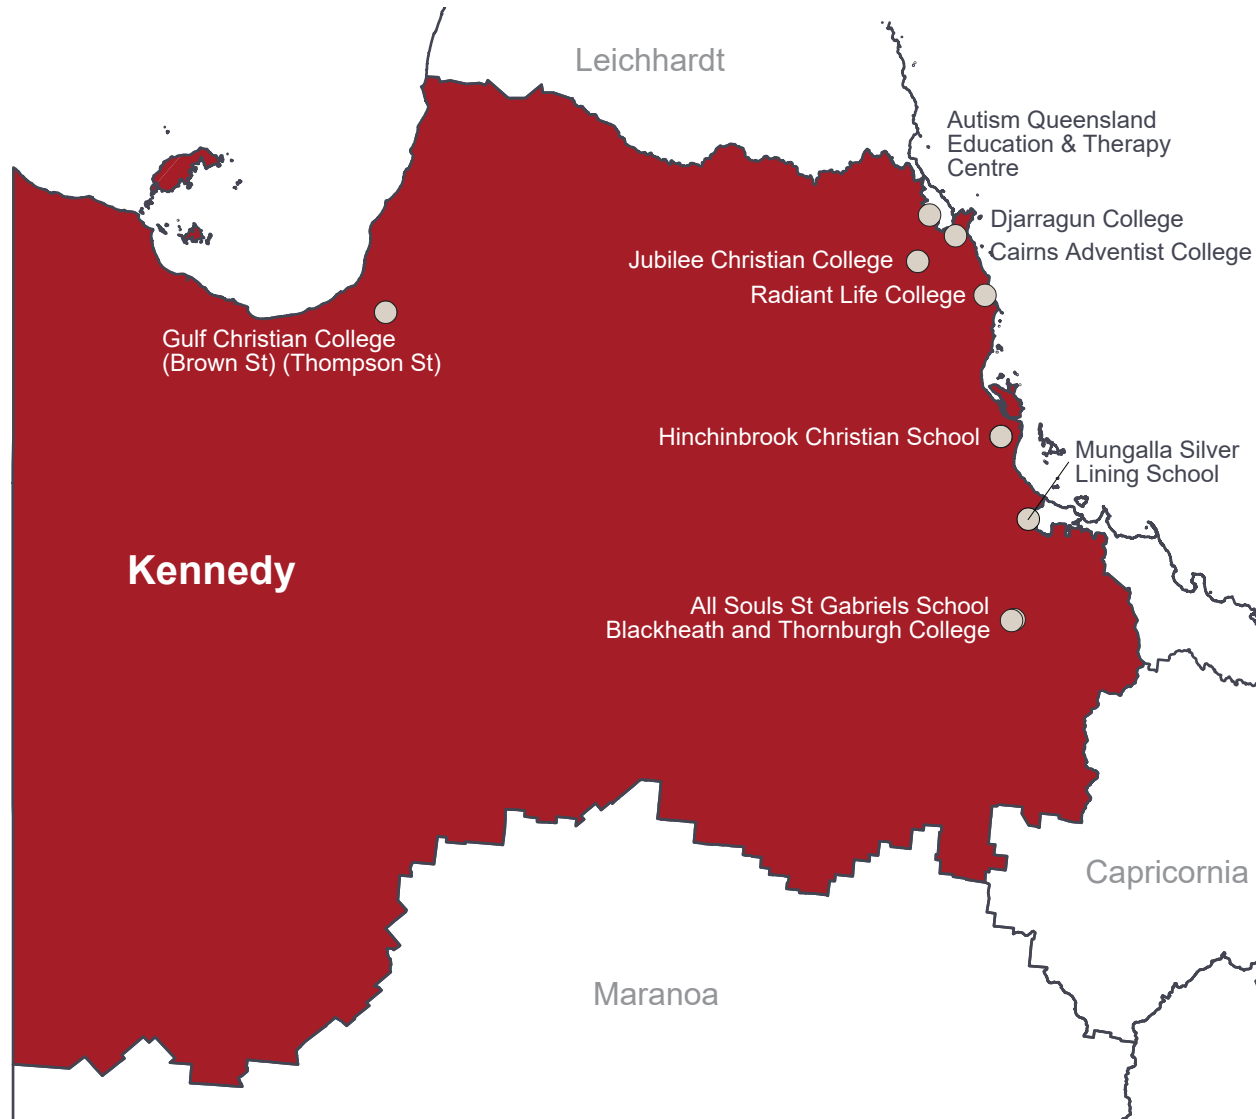

KENNEDY

Federal Electorate Report

IN KENNEDY

6.2% of students living in this Queensland electorate attend independent schools in this electorate, or in another electorate.

Source: 2016 ABS Census of Population and Housing

Queensland Electorates

■ Coalition ■ ALP ■ KAP

Source: Electoral Commission Queensland